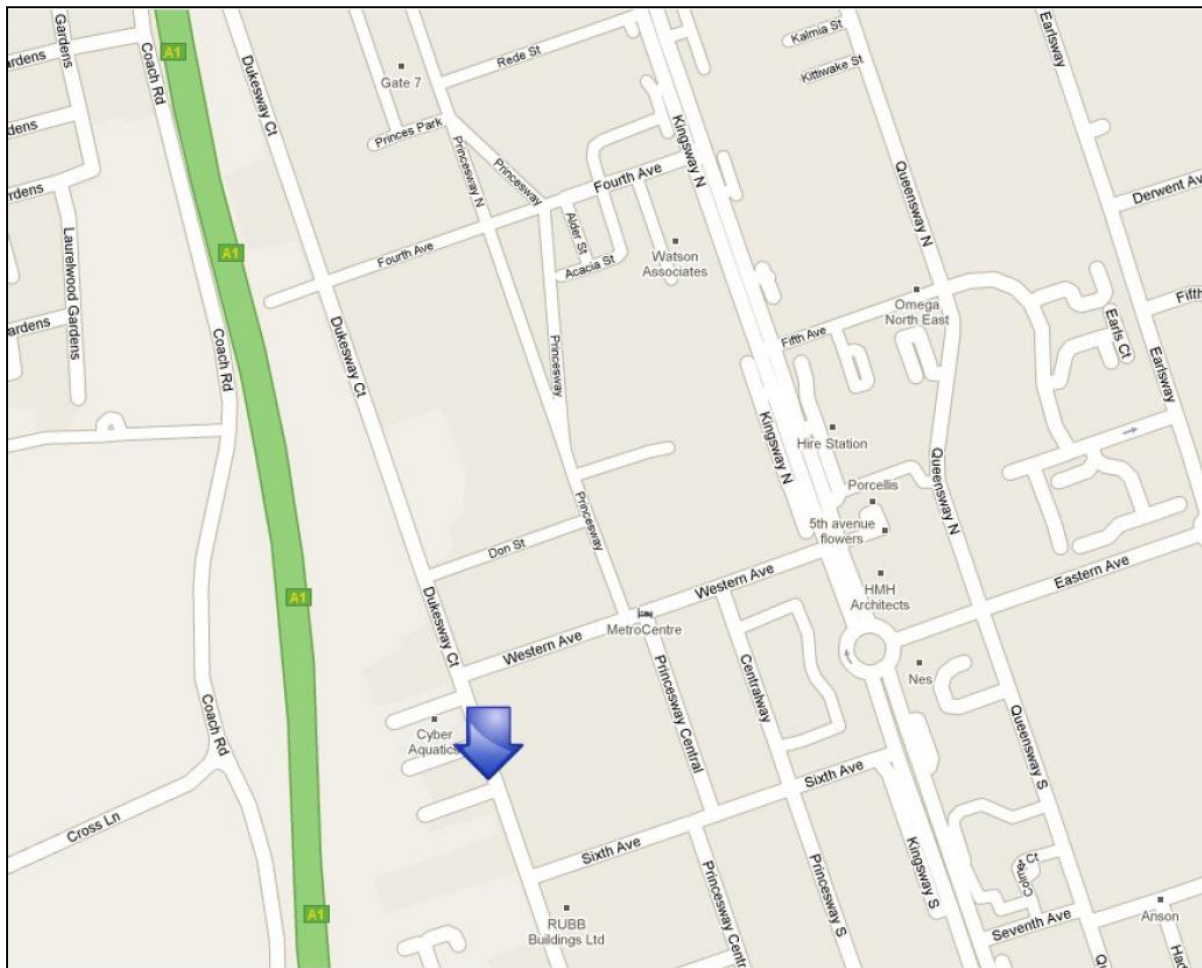

John Dodds Ltd
244 Dukesway, NE11 0PZ

We are located at 244 Dukesway, approximately half a mile north of the retail world shopping village on the Team Valley Trading Estate. You will find us opposite Quayside Frozen Foods Ltd.